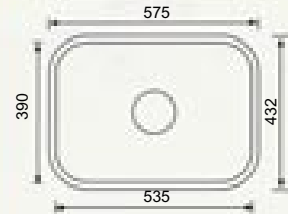

YH226C

YH226C(432X560mm  
17"X22"X6"  
X7"

YH220A  
UNDER MOUNT

YH220A(575X432mm  
22.5"X17"X6"  
X7"  
X8"

YH226C

YH220C(635X560mm  
25"X22"X6"  
X7"  
X8"

Package 1

Package 2

Clip Pm3

Brass tail piece

Basket strainer D

DB560A  
UNDER MOUNT

DB560A (785X445mm)  
30.5"X17.5"X6"  
X7"  
X8"

DB560C

DB560C(838x560mm)  
33"X22"X6"  
X7"  
X8"

DB561C

DB561C(838x480mm)  
33"X19"X6"  
X7"  
X8"

DB563C

DB563C(838x480mm)  
33"X19"X6"  
X7"  
X8"

NH344C

NH344C(838X560mm)  
33"X22"X6"  
X7"  
X8"