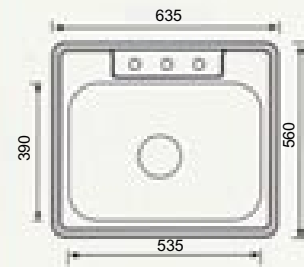

YH226C

YH226C(432X560mm  
17"X22"X6"  
X7"

YH220A  
UNDER MOUNT

YH220A(575X432mm  
22.5"X17"X6"  
X7"  
X8"

YH226C

YH220C(635X560mm  
25"X22"X6"  
X7"  
X8"

Package 1

Package 2

Clip Pm3

Brass tail piece

Basket strainer D

DB560A  
UNDER MOUNT

DB560A (785X445mm)  
30.5"X17.5"X6"  
X7"  
X8"

DB560C

DB560C(838x560mm)  
33"X22"X6"  
X7"  
X8"

DB561C

DB561C(838x480mm)  
33"X19"X6"  
X7"  
X8"

DB563C

DB563C(838x480mm)  
33"X19"X6"  
X7"  
X8"

NH344C

NH344C(838X560mm)  
33"X22"X6"  
X7"  
X8"