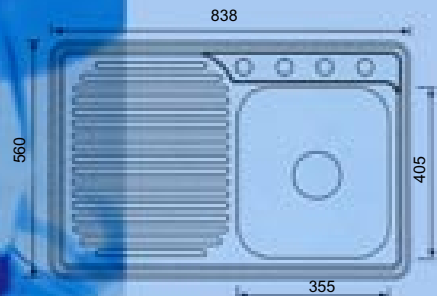

DB561C(838x480mm)  
33"X19"X6"  
X7"  
X8"

DB563C

DB563C(838x480mm)  
33"X19"X6"  
X7"  
X8"

# HIGH QUALITY STAINLESS STEEL AND BEAUTIFUL FINISH

www.samafeusa.com  
Manufacturers & Distributors Worldwide

NH342C

NH342C(1000X500mm)  
39.4"X19.7"X6"  
X7"  
X8"

NH343C

NH343C(780X480mm)  
30.7"X19"X6"  
X7"  
X8"

NH344C

NH344C(838X560mm)  
33"X22"X6"  
X7"  
X8"