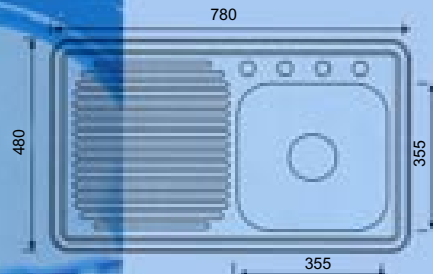

DB561C(838x480mm)  
33"X19"X6"  
X7"  
X8"

DB563C

DB563C(838x480mm)  
33"X19"X6"  
X7"  
X8"

# HIGH QUALITY STAINLESS STEEL AND BEAUTIFUL FINISH

www.samafeusa.com  
Manufacturers & Distributors Worldwide

NH342C

NH342C(1000X500mm)  
39.4"X19.7"X6"  
X7"  
X8"

NH343C

NH343C(780X480mm)  
30.7"X19"X6"  
X7"  
X8"

NH344C

NH344C(838X560mm)  
33"X22"X6"  
X7"  
X8"