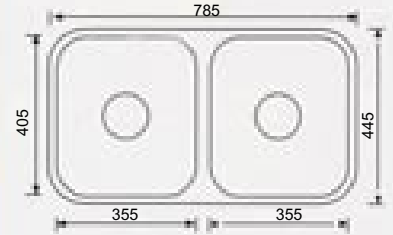

YH226C

YH226C(432X560mm  
17"X22"X6"  
X7"

YH220A  
UNDER MOUNT

YH220A(575X432mm  
22.5"X17"X6"  
X7"  
X8"

YH226C

YH220C(635X560mm  
25"X22"X6"  
X7"  
X8"

Package 1

Package 2

Clip Pm3

Brass tail piece

Basket strainer D

DB560A  
UNDER MOUNT

DB560A (785X445mm)  
30.5"X17.5"X6"  
X7"  
X8"

DB560C

DB560C(838x560mm)  
33"X22"X6"  
X7"  
X8"

DB561C

DB561C(838x480mm)  
33"X19"X6"  
X7"  
X8"

DB563C

DB563C(838x480mm)  
33"X19"X6"  
X7"  
X8"

NH344C

NH344C(838X560mm)  
33"X22"X6"  
X7"  
X8"