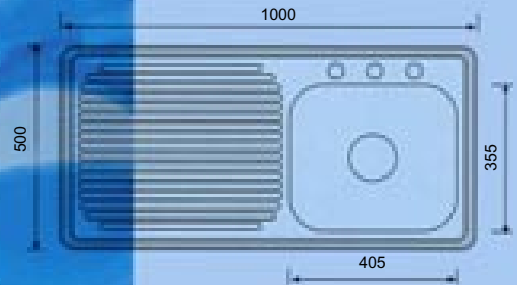

DB561C(838x480mm)  
33"X19"X6"  
X7"  
X8"

DB563C

DB563C(838x480mm)  
33"X19"X6"  
X7"  
X8"

# HIGH QUALITY STAINLESS STEEL AND BEAUTIFUL FINISH

www.samafeusa.com  
Manufacturers & Distributors Worldwide

NH342C

NH342C(1000X500mm)  
39.4"X19.7"X6"  
X7"  
X8"

NH343C

NH343C(780X480mm)  
30.7"X19"X6"  
X7"  
X8"