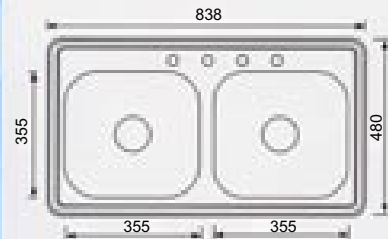

YH226C

YH226C(432X560mm  
17"X22"X6"  
X7"

YH220A  
UNDER MOUNT

YH220A(575X432mm  
22.5"X17"X6"  
X7"  
X8"

YH226C

YH220C(635X560mm  
25"X22"X6"  
X7"  
X8"

Package 1

Package 2

Clip Pm3

Brass tail piece

Basket strainer D

DB560A  
UNDER MOUNT

DB560A (785X445mm)  
30.5"X17.5"X6"  
X7"  
X8"

DB560C

DB560C(838x560mm)  
33"X22"X6"  
X7"  
X8"

DB561C

DB561C(838x480mm)  
33"X19"X6"  
X7"  
X8"

DB563C

DB563C(838x480mm)  
33"X19"X6"  
X7"  
X8"

NH344C

NH344C(838X560mm)  
33"X22"X6"  
X7"  
X8"