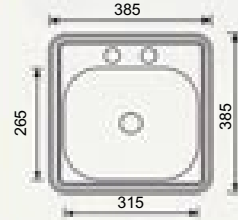

**SAMAFA**

**SAMAFA USA**

[www.samafeusa.com](http://www.samafeusa.com)

Manufacturers & Distributors Worldwide

**STAINLESS STEEL KITCHEN SINKS**

YH22AC  
BAR SINK

YH224C(385X385mm  
15"X15"X5½"  
X6"  
X6½"

YH226C

YH226C(432X560mm  
17"X22"X6"  
X7"

YH220A  
UNDER MOUNT

YH220A(575X432mm  
22.5"X17"X6"  
X7"  
X8"

YH226C

YH220C(635X560mm  
25"X22"X6"  
X7"  
X8"

Package 1

Package 2

Clip Pm3

Brass tail piece

Basket strainer D

DB560A  
UNDER MOUNT

DB560A (785X445mm)  
30.5"X17.5"X6"  
X7"  
X8"

DB560C

DB560C(838x560mm)  
33"X22"X6"  
X7"  
X8"

DB561C

DB561C(838x480mm)  
33"X19"X6"  
X7"  
X8"

DB563C

DB563C(838x480mm)  
33"X19"X6"  
X7"  
X8"