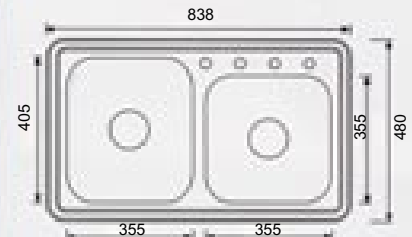

YH226C

YH226C(432X560mm  
17"X22"X6"  
X7"

YH220A  
UNDER MOUNT

YH220A(575X432mm  
22.5"X17"X6"  
X7"  
X8"

YH226C

YH220C(635X560mm  
25"X22"X6"  
X7"  
X8"

Package 1

Package 2

Clip Pm3

Brass tail piece

Basket strainer D

DB560A  
UNDER MOUNT

DB560A (785X445mm)  
30.5"X17.5"X6"  
X7"  
X8"

DB560C

DB560C(838x560mm)  
33"X22"X6"  
X7"  
X8"

DB561C

DB561C(838x480mm)  
33"X19"X6"  
X7"  
X8"

DB563C

DB563C(838x480mm)  
33"X19"X6"  
X7"  
X8"

NH344C

NH344C(838X560mm)  
33"X22"X6"  
X7"  
X8"