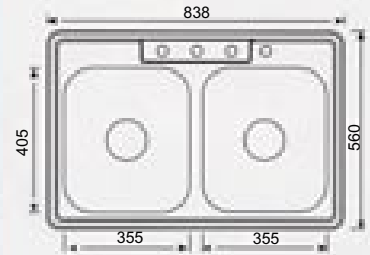

YH226C

YH226C(432X560mm  
17"X22"X6"  
X7"

YH220A  
UNDER MOUNT

YH220A(575X432mm  
22.5"X17"X6"  
X7"  
X8"

YH226C

YH220C(635X560mm  
25"X22"X6"  
X7"  
X8"

Package 1

Package 2

Clip Pm3

Brass tail piece

Basket strainer D

DB560A  
UNDER MOUNT

DB560A (785X445mm)  
30.5"X17.5"X6"  
X7"  
X8"

DB560C

DB560C(838x560mm)  
33"X22"X6"  
X7"  
X8"

DB561C

DB561C(838x480mm)  
33"X19"X6"  
X7"  
X8"

DB563C

DB563C(838x480mm)  
33"X19"X6"  
X7"  
X8"

# HIGH QUALITY STAINLESS STEEL AND BEAUTIFUL FINISH

www.samafeusa.com  
Manufacturers & Distributors Worldwide

NH342C

NH342C(1000X500mm)  
39.4"X19.7"X6"  
X7"  
X8"

NH343C

NH343C(780X480mm)  
30.7"X19"X6"  
X7"  
X8"